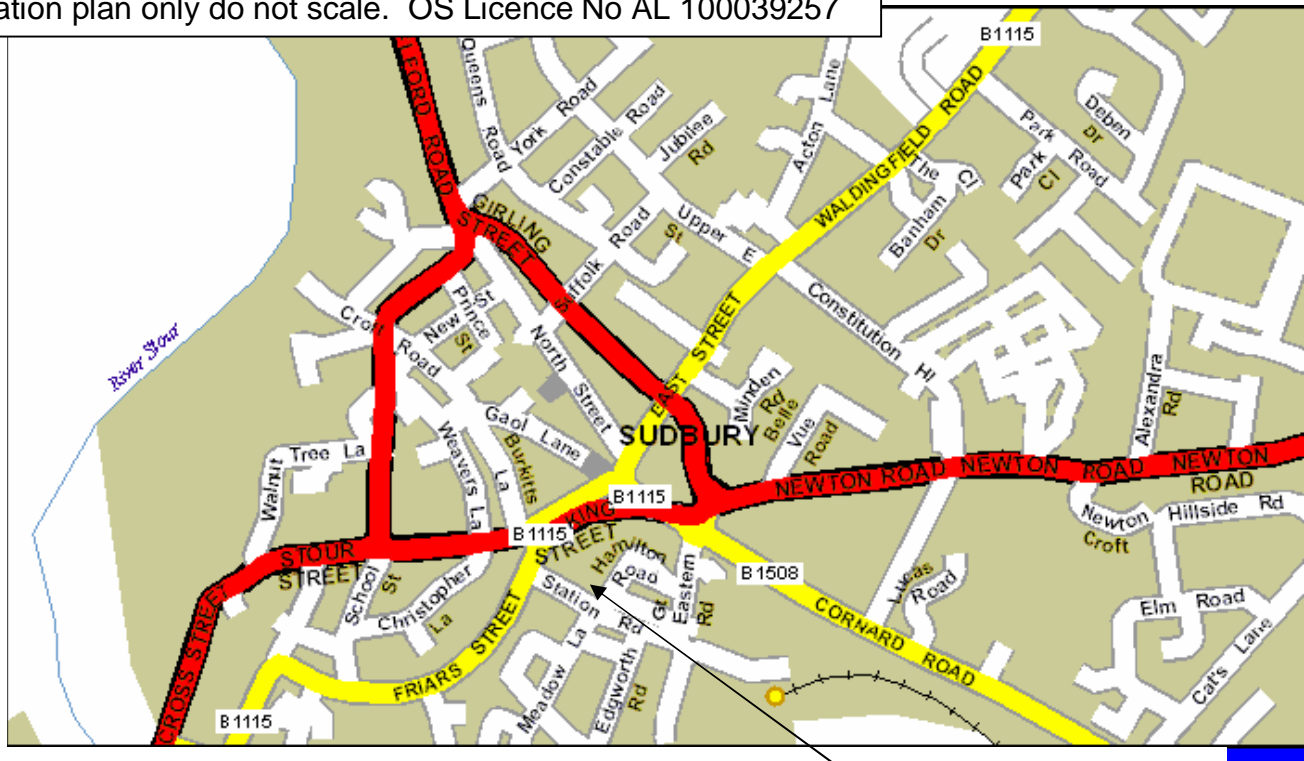

Surveyors

1 Bank Buildings Location Plan

1 Bank Buildings
Station Road
SUDBURY
Suffolk
CO10 2SP

Tel: 01787 311140
Fax: 01787 313150
www.sbsurveyors.co.uk

Location plan only do not scale. OS Licence No AL 100039257

1 Bank Buildings

From Bury St Edmunds take the A134 to Sudbury. Follow Melford Road and Girling Street. Turn Right into King Street and then left into Friars Street Station Road is first on the Left and SB Surveyors are on the left at the next junction.