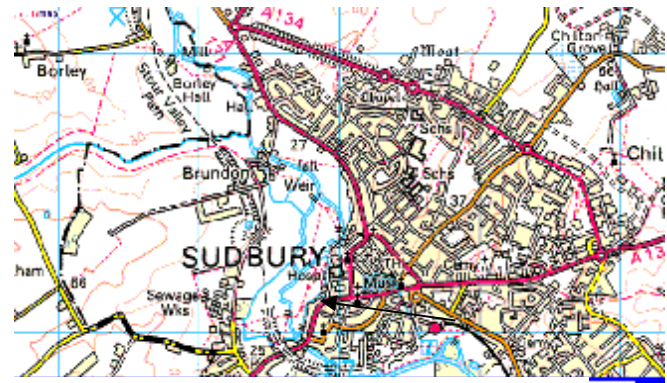

Surveyors

1 Bank Buildings Location Plan

1 Bank Buildings
Station Road
SUDBURY
Suffolk
CO10 2SP

Tel: 01787 311140
Fax: 01787 313150
www.sbsurveyors.co.uk

Location plan only do not scale. OS Licence No AL 100039257

1 Bank Buildings

From Bury St Edmunds take the A134 to Sudbury. Follow Melford Road and Girling Street. Turn Right into King Street and then left into Friars Street Station Road is first on the Left and SB Surveyors are on the left at the next junction.